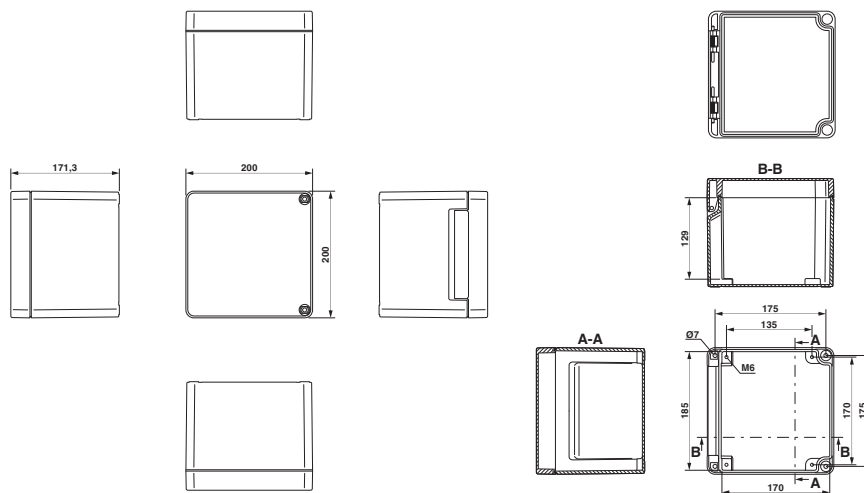

Mounting

Assembly instructions	External fixing clips
	External fixing clip not supplied as standard

C PX A 200X200X168 - Empty enclosure

0899331

<https://www.phoenixcontact.com/us/products/0899331>

Direct DIN rail mounting	No
Useable DIN rail type	NS 35

C PX A 200X200X168 - Empty enclosure

0899331

<https://www.phoenixcontact.com/us/products/0899331>

Drawings

Schematic diagram

Dimensional drawing

C PX A 200X200X168 - Empty enclosure

0899331