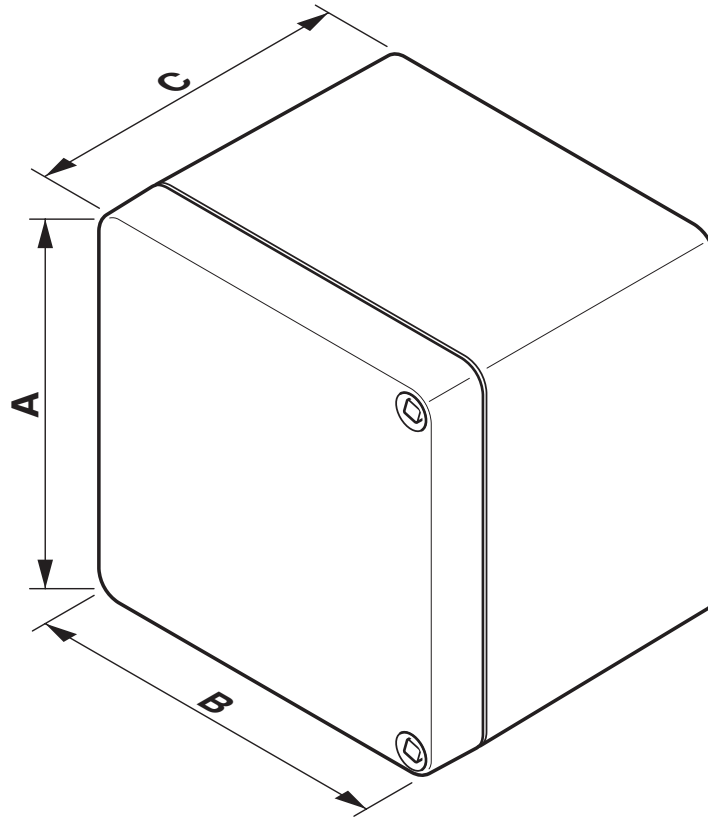

C PX A 200X200X168 - Empty enclosure

0899331

<https://www.phoenixcontact.com/us/products/0899331>

Drawings

Schematic diagram

Dimensional drawing

C PX A 200X200X168 - Empty enclosure

0899331